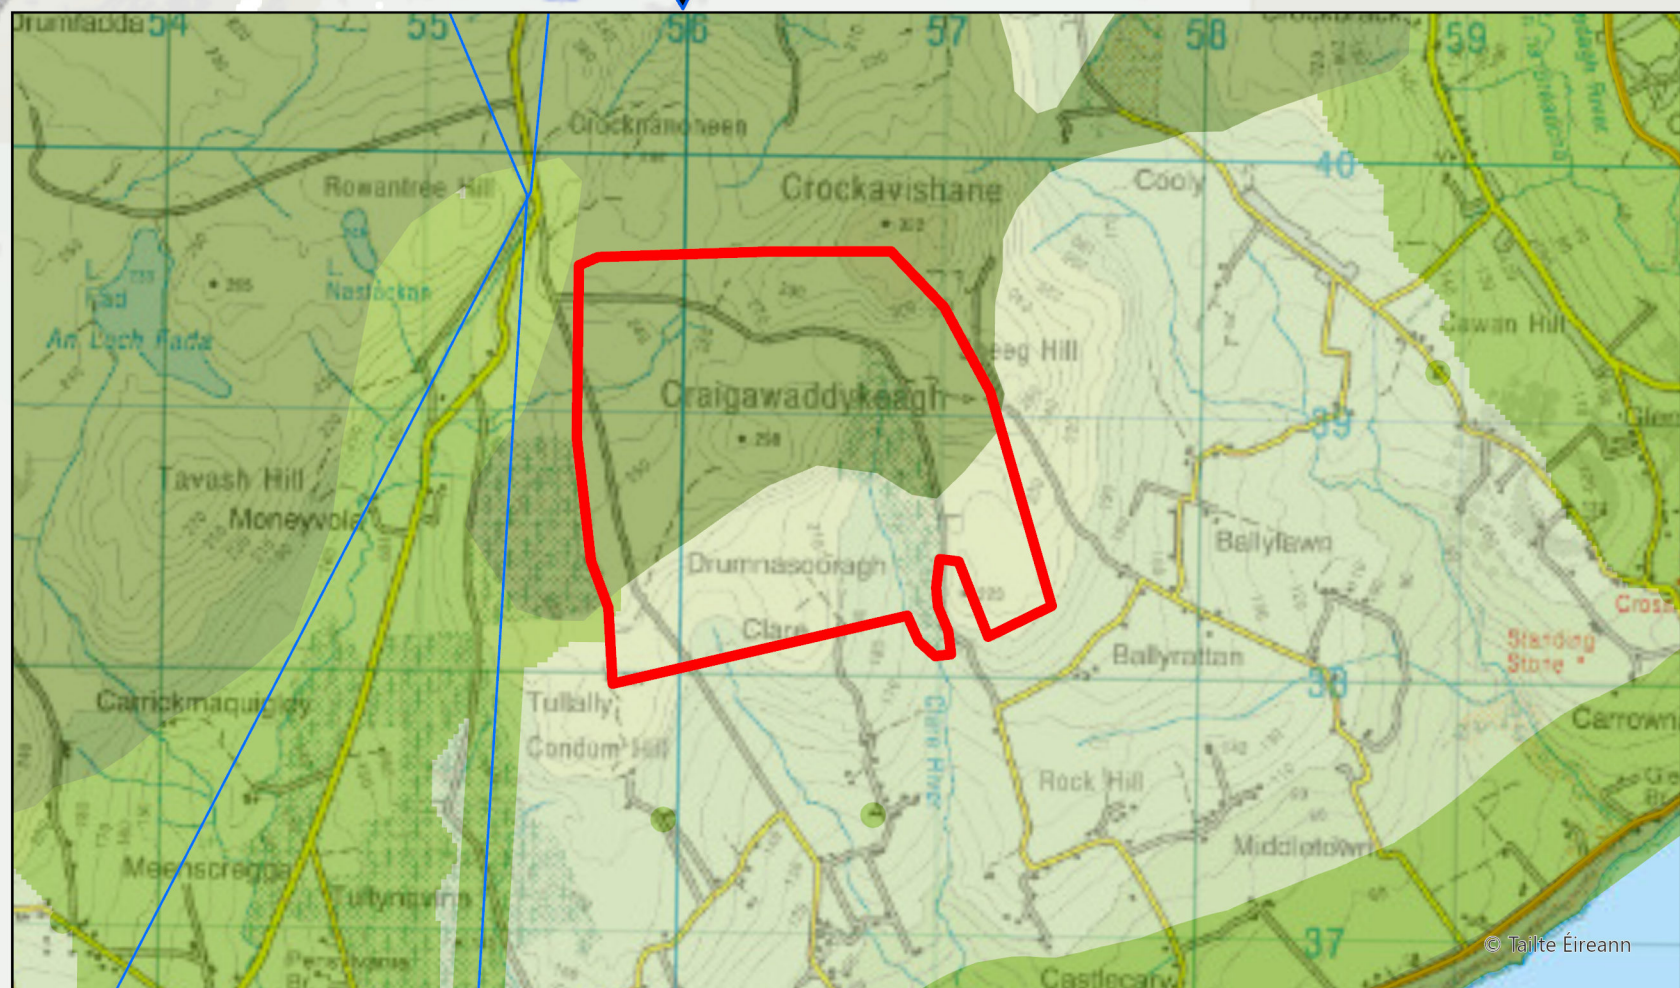

PMA 11.2(b).2: Amend designation of lands at Dundoan Lower from 'Especially High Scenic Amenity' to 'High Scenic Amenity'.

PMA 11.2(b).3: Amend designation of lands at Clare, Redcastle from 'Especially High Scenic Amenity' (EHSA) to 'High Scenic Amenity' (HSA). [please also refer to PMA 9.2(b).3]

PMA 11.2(b).1: Amend designation of lands at Rosguill Peninsula from 'Especially High Scenic Amenity' to 'High Scenic Amenity'.

- Proposed Material Alterations | Athruithe Ábhartha Beartaithe
- * Areas of Especially High Scenic Amenity (EHSA) ~ Limistéar Cónlaiste Go hAairithe Ardscéimhe
- Areas of High Scenic Amenity ~ Limistéar Cónlaiste Ardscéimhe
- Areas of Moderate Scenic Amenity ~ Limistéar Cónlaiste Measartha scéimhe
- Views ~ Radhairc
- Regional Roads ~ Bóithre Náisiúnta
- National Roads ~ Bóithre Réigiúnacha