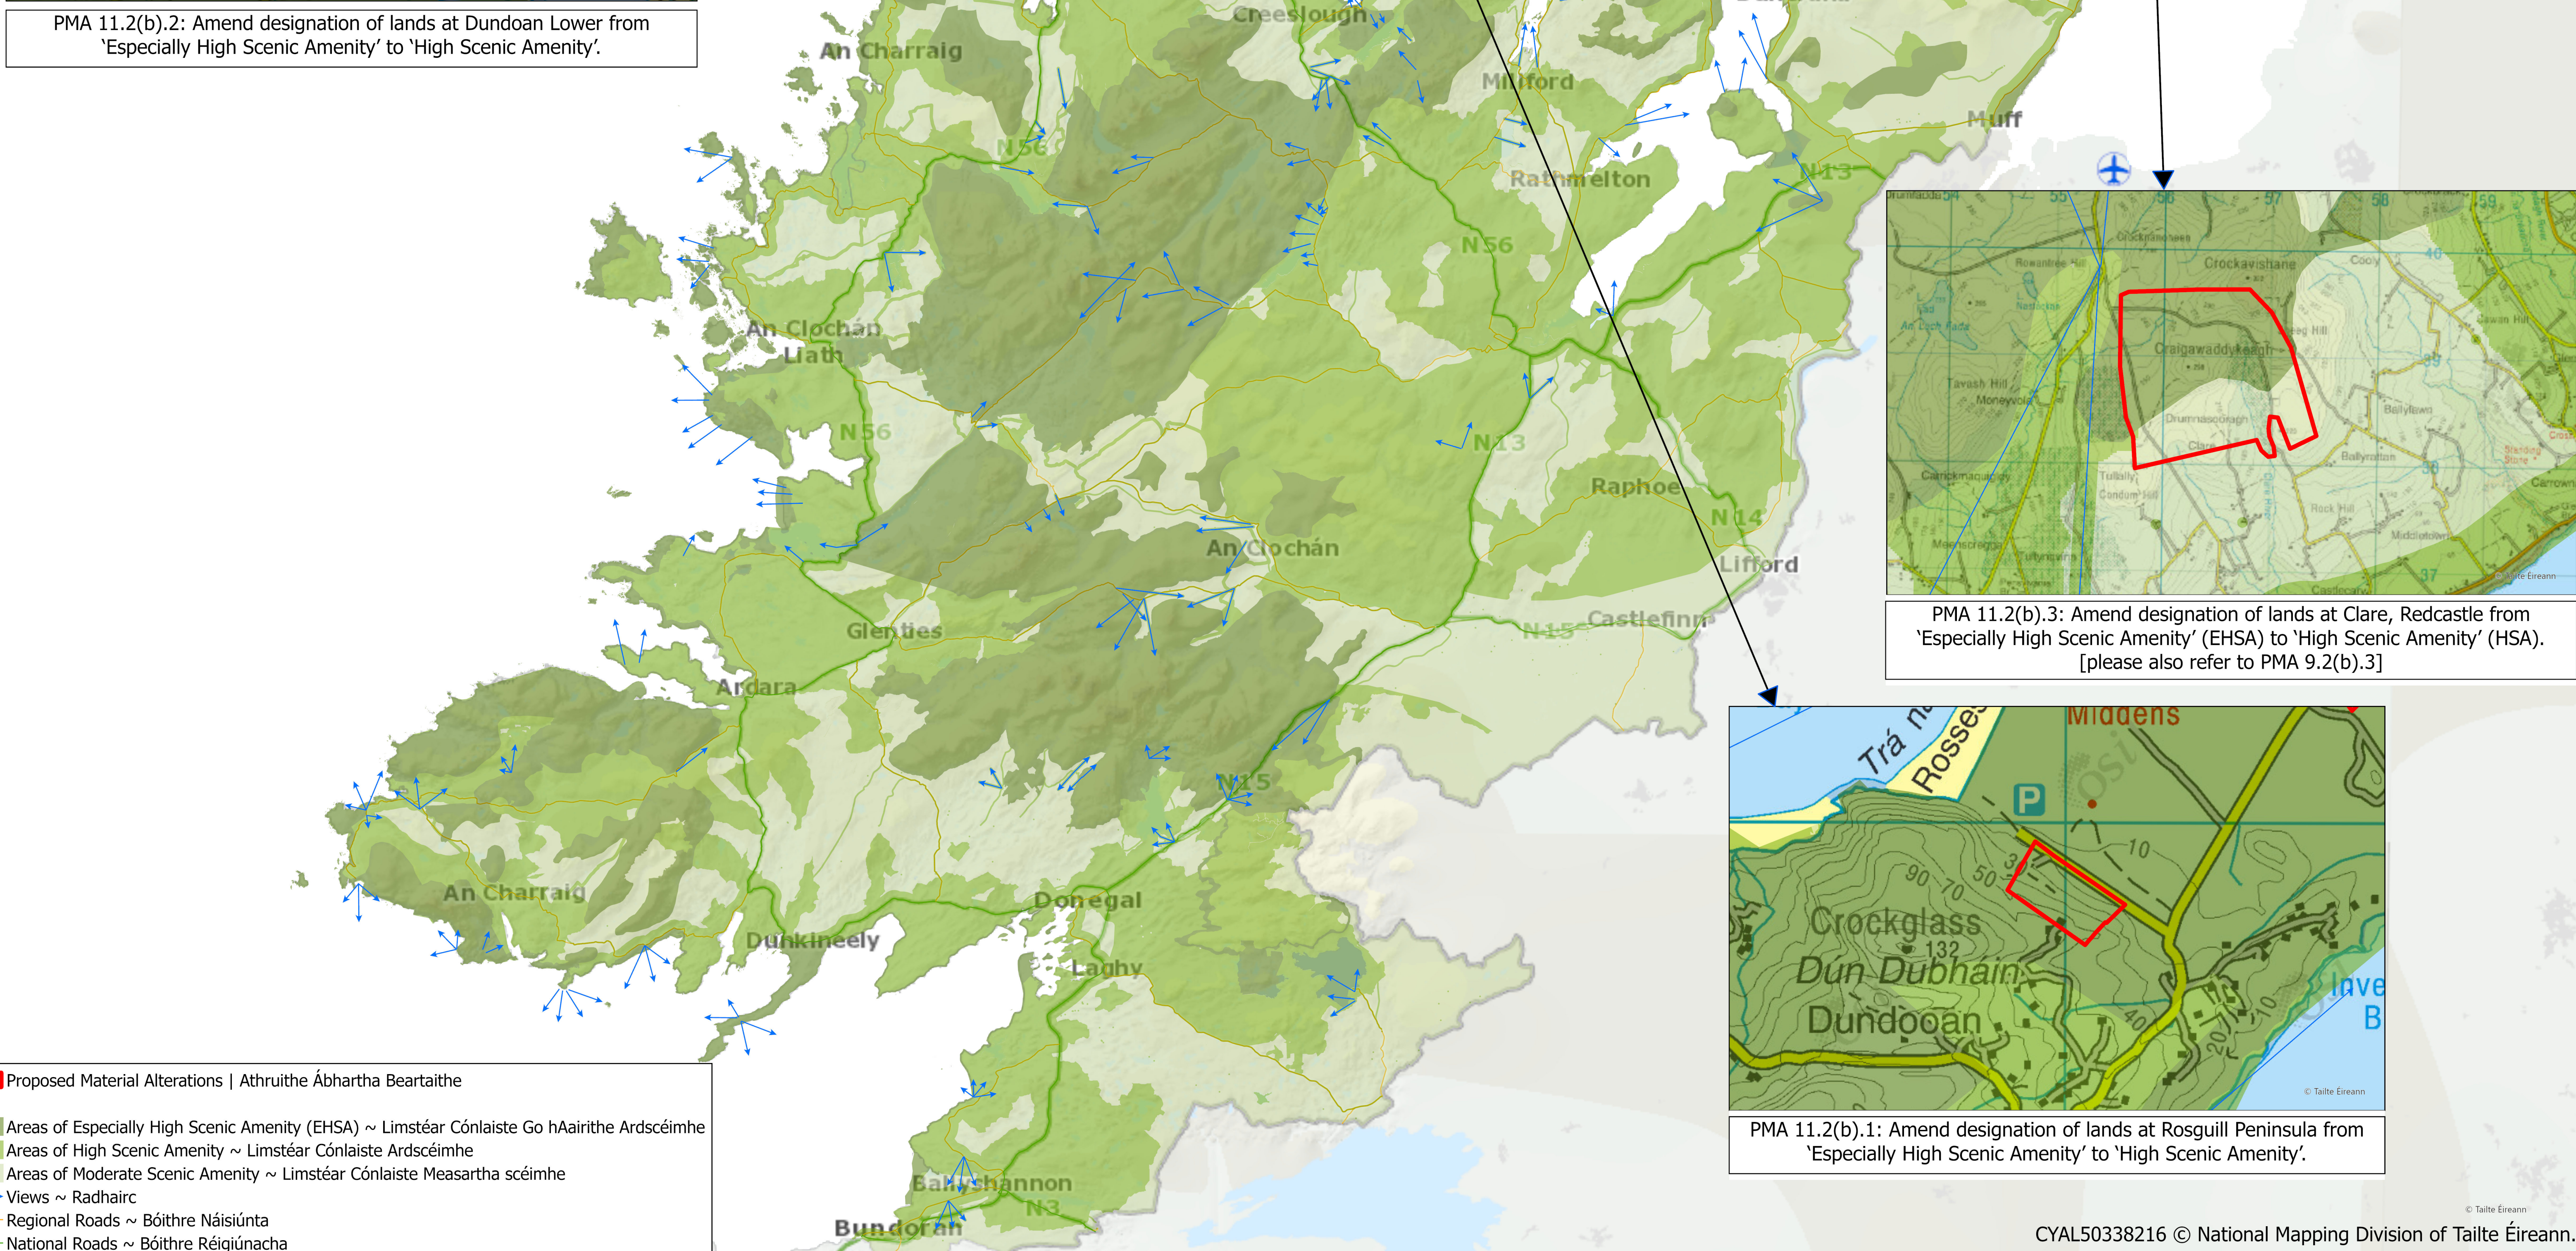

PMA 11.2(b).2: Amend designation of lands at Dundoan Lower from 'Especially High Scenic Amenity' to 'High Scenic Amenity'.

PMA 11.2(b).3: Amend designation of lands at Clare, Redcastle from 'Especially High Scenic Amenity' (EHSA) to 'High Scenic Amenity' (HSA). [please also refer to PMA 9.2(b).3]

PMA 11.2(b).1: Amend designation of lands at Rosguill Peninsula from 'Especially High Scenic Amenity' to 'High Scenic Amenity'.

- Proposed Material Alterations | Athruithe Ábhartha Beartaithe
- * Areas of Especially High Scenic Amenity (EHSA) ~ Limistéar Cónlaiste Go hAairithe Ardscéimhe
- Areas of High Scenic Amenity ~ Limistéar Cónlaiste Ardscéimhe
- Areas of Moderate Scenic Amenity ~ Limistéar Cónlaiste Measartha scéimhe
- Views ~ Radhairc
- Regional Roads ~ Bóithre Náisiúnta
- National Roads ~ Bóithre Réigiúnacha